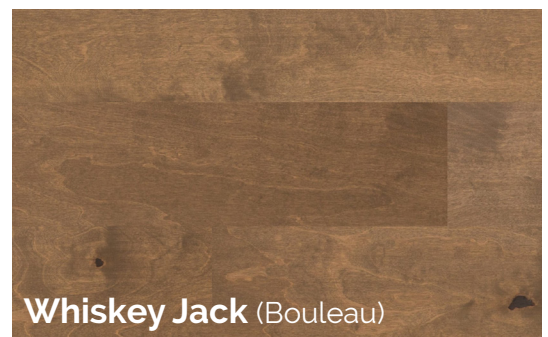

KITSILANO

BOIS FRANC

FUZION™
beyond expectation

Beach Comber (Hickory)

Cypress Peak (Hickory)

Totem (Hickory)

Washed Walnut (Acacia) *

Whiskey Jack (Bouleau)